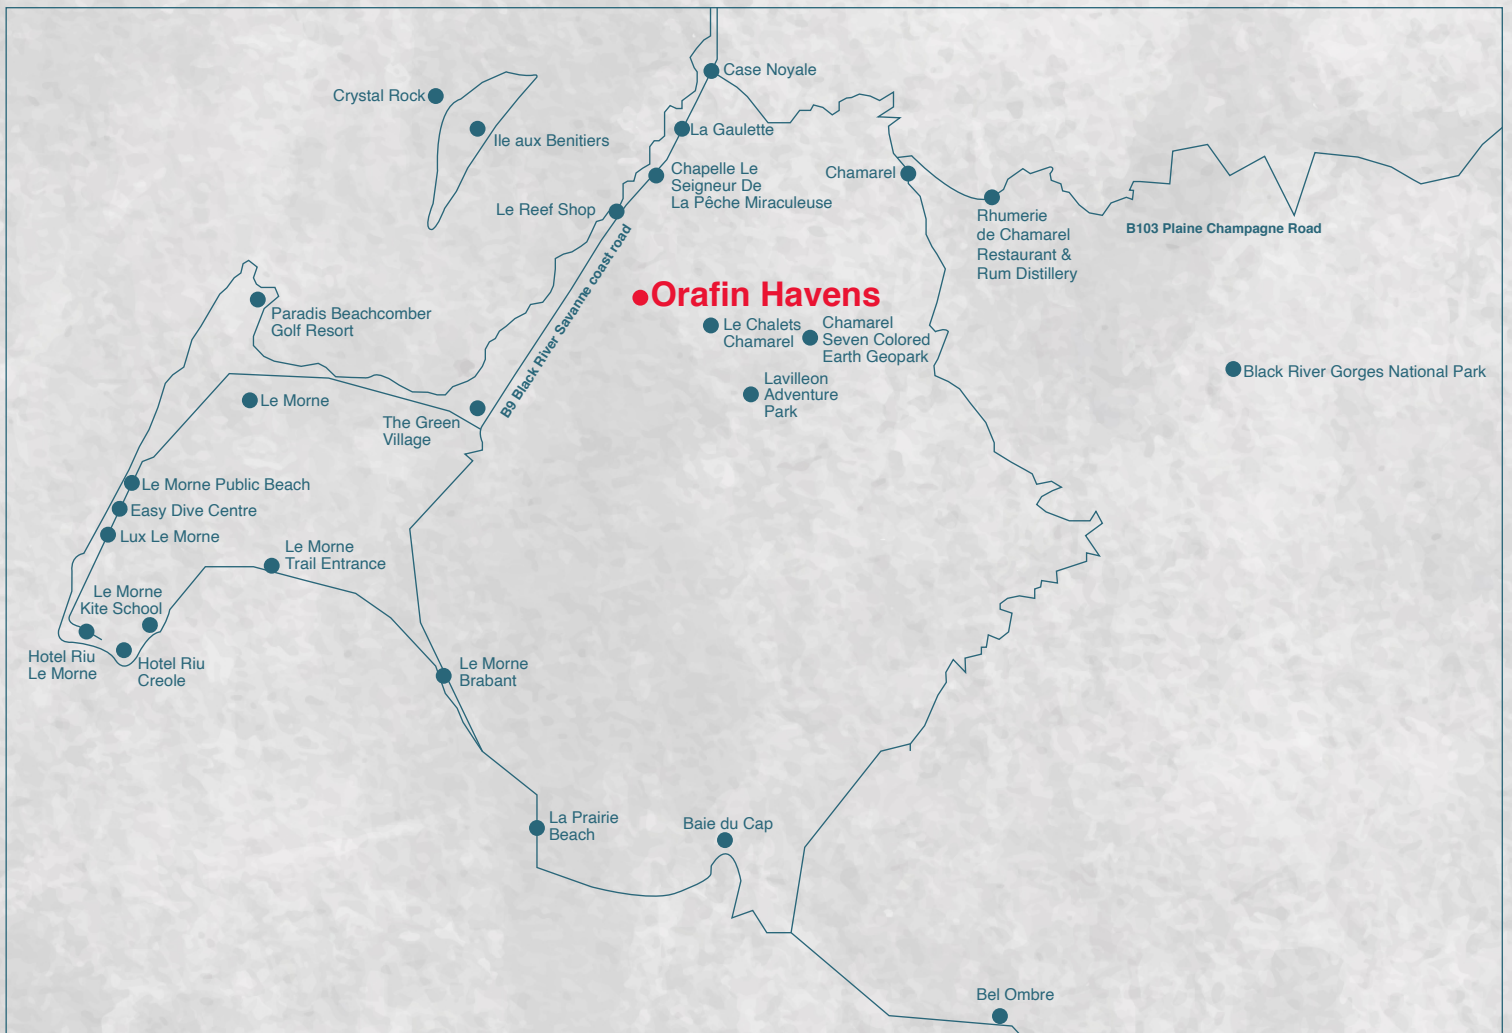

*O'rafin Havens*

[www.orafinhavens.com](http://www.orafinhavens.com)

The site boasts an idyllic setting in the shadows of Le Morne Peninsula, set on a west facing hillside forming a natural amphitheater towards spectacular views and sunset over the emerald lagoons, Ile Aux Benitiers island, Epic Le Morne Mountain, tucked amidst lush green mountainsides - The post-card perfect view of Mauritius.

# Location Plan

- The Development site lies on the lower western flank of Black River Mountain Range, bordering the eastern side of the national Black River Coastal Road and to the south of 'La Goulette' village. The north-western corner of the site borders the fence line of the Church "Chapelle Le Seigneur de la Pêche Miraculeuse" and is adjacent to two approved existing residential developments.

## STAR HOTELS & SPA

Dinarobin Beachcomber  
Riu Creole  
Riu Le Morne  
Lux Le Morne

## SHOPPING

La Gaulette Shopping Centre  
Cap Tamarin Commercial Centre ( Super U )